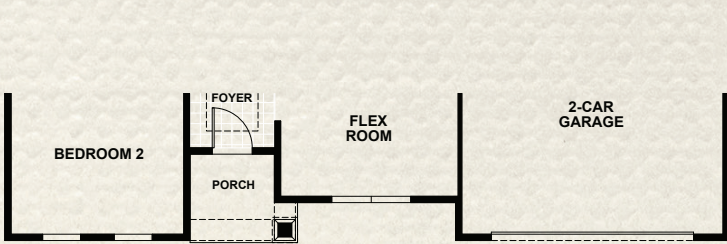

# SHEEHAN

2,864 AC Sq. Ft. | 4 Bedrooms | 2 1/2 Baths | Flex/3rd Bedroom  
2-Car Garage

THE ORCHARD COLLECTION | SHEEHAN  
 2,864 AC Sq. Ft. | 4 Bedrooms | 2 1/2 Baths | Flex/3rd Bedroom | 2-Car Garage

ELEVATION  
TRADITIONAL

ELEVATION  
ARTS & CRAFTS

ELEVATION  
LOW COUNTRY

DREAM FINDERS HOMES  
ACTIVE ADULT LIFESTYLE

ReveriePalmCoast.com | 386.882.9448

Dream Finders Active Adult reserves the right to change elevations, specifications, materials and pricing without prior notice. Variations within the floorplans and elevations do exist. Square footage are approximate and will vary.