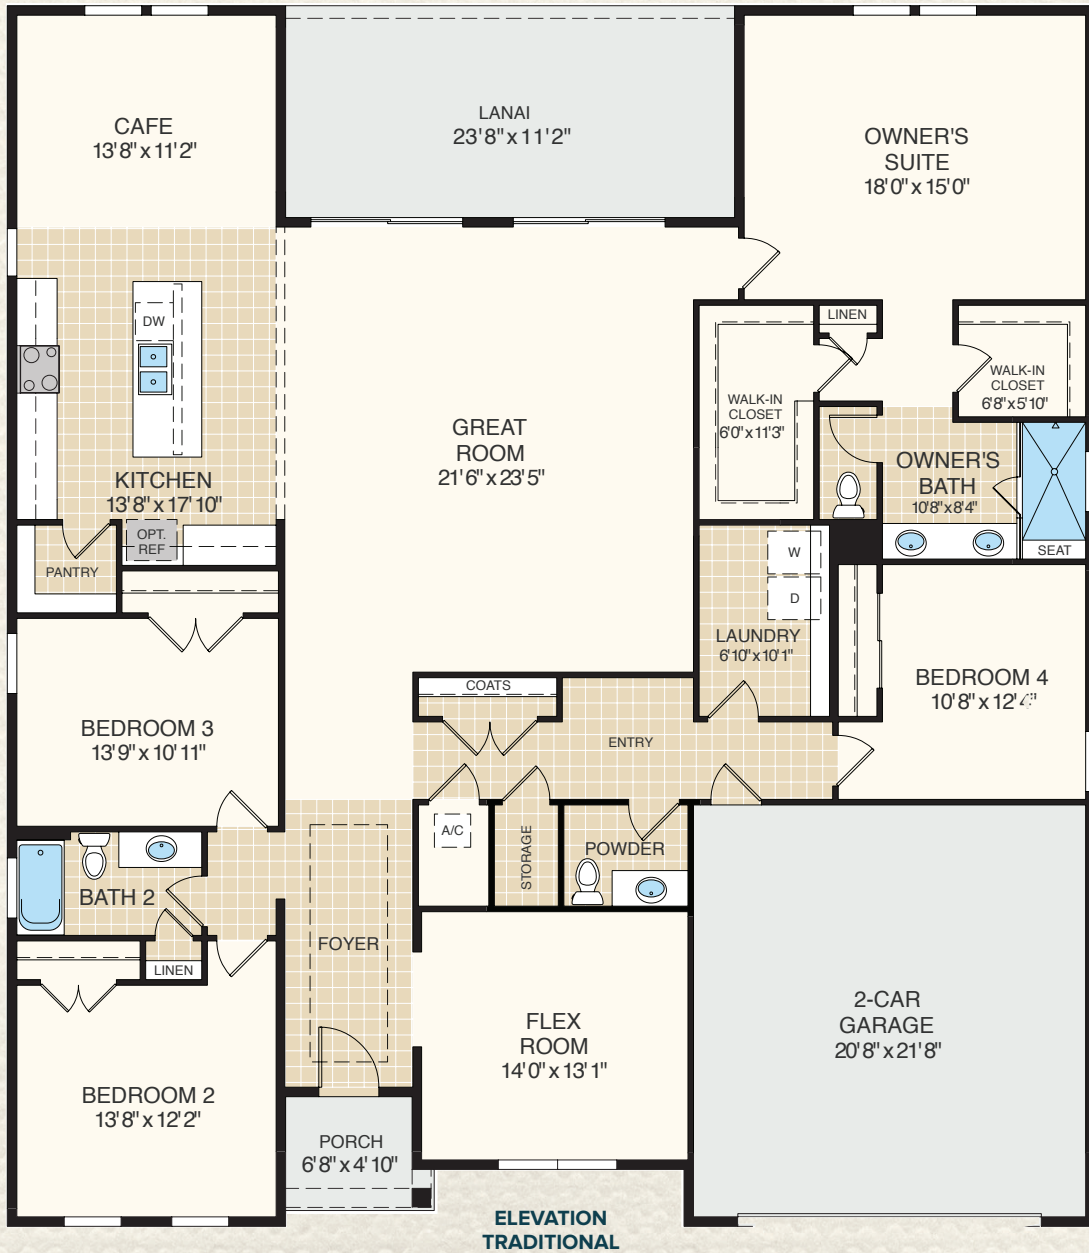

# SHEEHAN

2,864 AC Sq. Ft. | 4 Bedrooms | 2 1/2 Baths | Flex/3rd Bedroom  
2-Car Garage

THE ORCHARD COLLECTION | SHEEHAN  
 2,864 AC Sq. Ft. | 4 Bedrooms | 2 1/2 Baths | Flex/3rd Bedroom | 2-Car Garage

ELEVATION  
TRADITIONAL