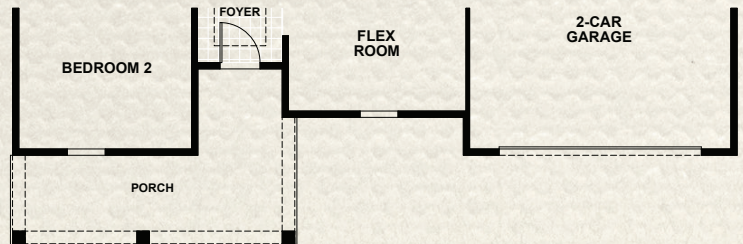

# SHEEHAN

2,864 AC Sq. Ft. | 4 Bedrooms | 2 1/2 Baths | Flex/3rd Bedroom  
2-Car Garage

THE ORCHARD COLLECTION | SHEEHAN  
 2,864 AC Sq. Ft. | 4 Bedrooms | 2 1/2 Baths | Flex/3rd Bedroom | 2-Car Garage

ELEVATION  
TRADITIONAL

ELEVATION  
ARTS & CRAFTS

ELEVATION  
LOW COUNTRY

DREAM FINDERS HOMES  
ACTIVE ADULT LIFESTYLE

ReveriePalmCoast.com | 386.882.9448

Dream Finders Active Adult reserves the right to change elevations, specifications, materials and pricing without prior notice. Variations within the floorplans and elevations do exist. Square footage are approximate and will vary.