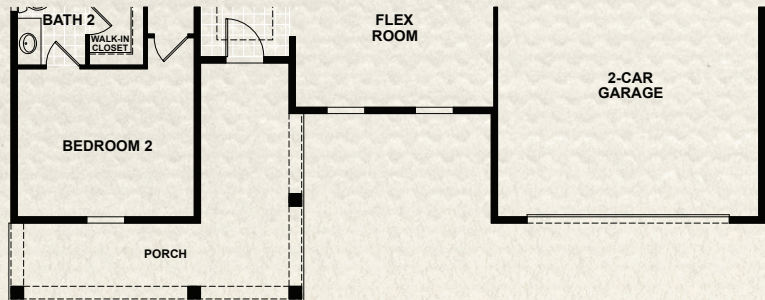

THE ORCHARD COLLECTION

SANTA ROSA

2,790 AC Sq. Ft. | 4 Bedrooms | 2 1/2 Baths | Flex/3rd Bedroom
2-Car Garage

THE ORCHARD COLLECTION | SANTA ROSA
 2,790 AC Sq. Ft. | 4 Bedrooms | 2 1/2 Baths | Flex/3rd Bedroom | 2-Car Garage

ELEVATION
TRADITIONAL

ELEVATION
ARTS & CRAFTS

ELEVATION
LOW COUNTRY

DREAM FINDERS HOMES
 ACTIVE ADULT LIFESTYLE

ReveriePalmCoast.com | 386.882.9448

Dream Finders Active Adult reserves the right to change elevations, specifications, materials and pricing without prior notice. Variations within the floorplans and elevations do exist. Square footage are approximate and will vary.