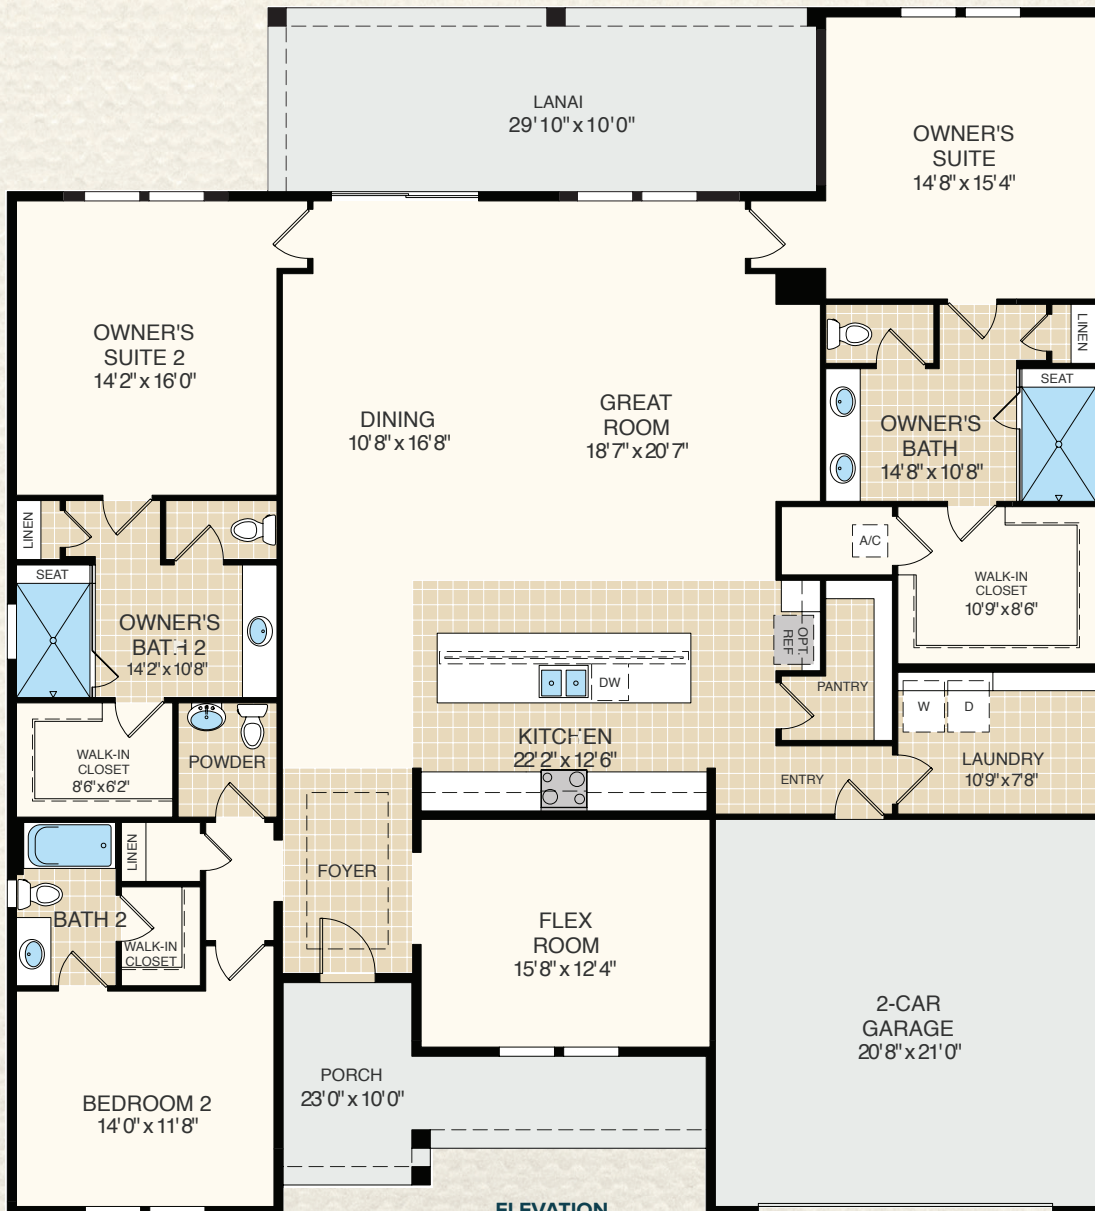

THE ORCHARD COLLECTION

SANTA ROSA

2,790 AC Sq. Ft. | 4 Bedrooms | 2 1/2 Baths | Flex/3rd Bedroom
2-Car Garage

THE ORCHARD COLLECTION | SANTA ROSA
 2,790 AC Sq. Ft. | 4 Bedrooms | 2 1/2 Baths | Flex/3rd Bedroom | 2-Car Garage

ELEVATION
TRADITIONAL

ELEVATION
ARTS & CRAFTS

ELEVATION
LOW COUNTRY

DREAM FINDERS HOMES
 ACTIVE ADULT LIFESTYLE

ReveriePalmCoast.com | 386.882.9448

Dream Finders Active Adult reserves the right to change elevations, specifications, materials and pricing without prior notice. Variations within the floorplans and elevations do exist. Square footage are approximate and will vary.