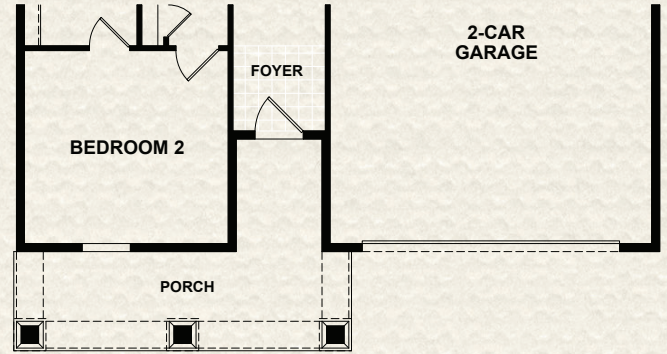

# ALEXANDER

1,693 AC Sq. Ft. | 2 Bedrooms | 2 Baths  
2-Car Garage

THE GROVE COLLECTION | ALEXANDER  
 1,693 AC Sq. Ft. | 2 Bedrooms | 2 Baths | 2-Car Garage

**ELEVATION  
TRADITIONAL**

**ELEVATION  
ARTS & CRAFTS**