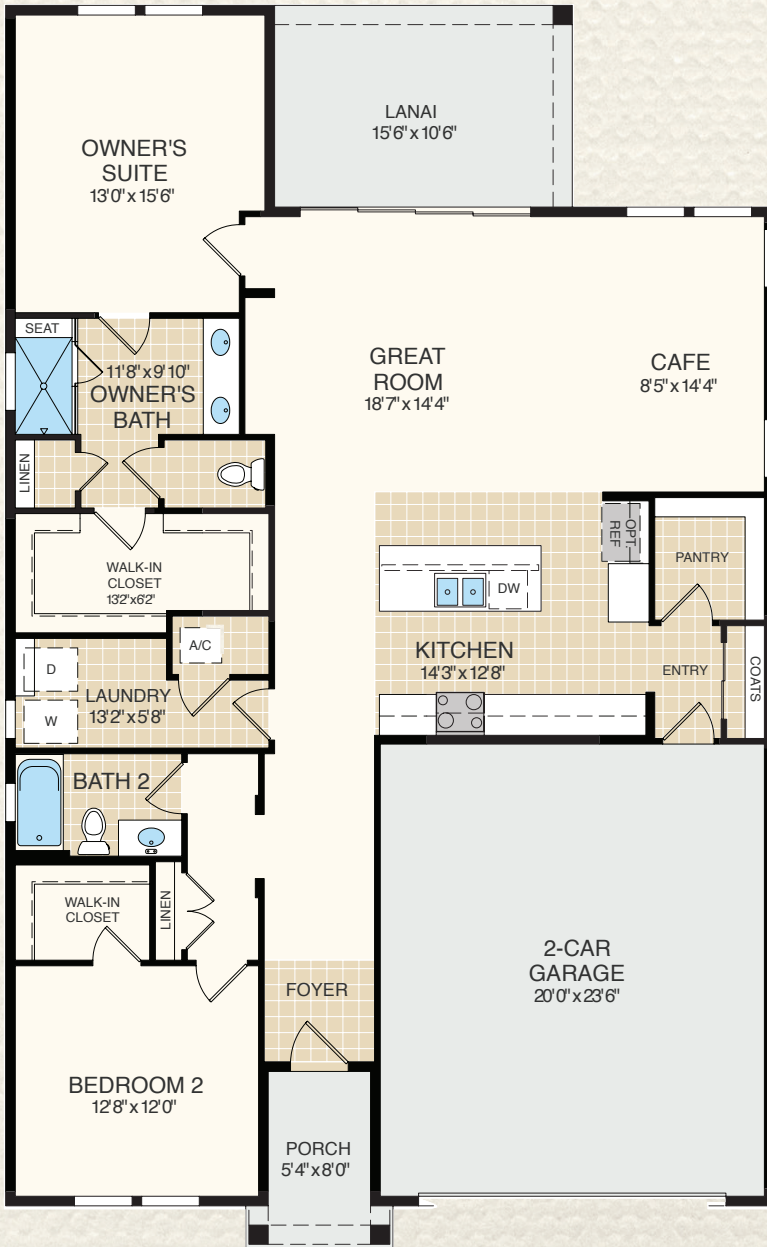

THE GROVE COLLECTION

# ALEXANDER

1,693 AC Sq. Ft. | 2 Bedrooms | 2 Baths  
2-Car Garage

THE GROVE COLLECTION | ALEXANDER  
 1,693 AC Sq. Ft. | 2 Bedrooms | 2 Baths | 2-Car Garage

**ELEVATION  
TRADITIONAL**

**ELEVATION  
ARTS & CRAFTS**