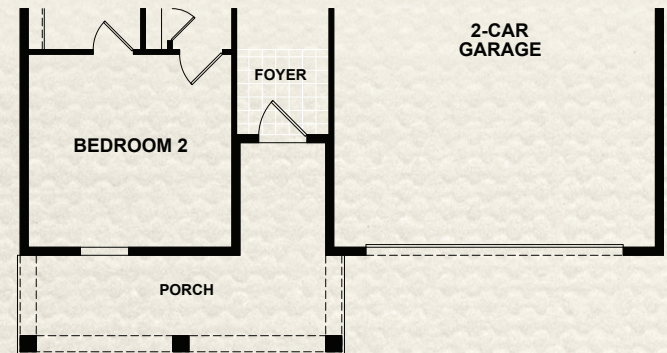

# ALEXANDER

1,693 AC Sq. Ft. | 2 Bedrooms | 2 Baths  
2-Car Garage

THE GROVE COLLECTION | ALEXANDER  
 1,693 AC Sq. Ft. | 2 Bedrooms | 2 Baths | 2-Car Garage

**ELEVATION  
TRADITIONAL**

**ELEVATION  
ARTS & CRAFTS**

**ELEVATION  
LOW COUNTRY**

ReveriePalmCoast.com | 386.882.9448

Dream Finders Active Adult reserves the right to change elevations, specifications, materials and pricing without prior notice. Variations within the floorplans and elevations do exist. Square footage are approximate and will vary.