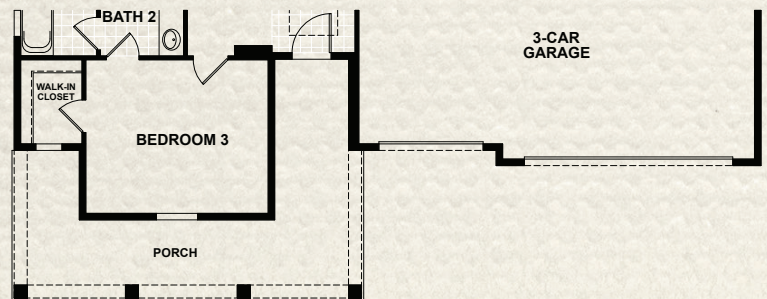

THE ORCHARD COLLECTION

NEEDHAM

2,588 AC Sq. Ft. | 3 Bedrooms | 2 Baths | Study
3-Car Garage

TRADITIONAL A

ARTS & CRAFTS B

LOW COUNTRY C

THE ORCHARD COLLECTION | NEEDHAM
 2,588 AC Sq. Ft. | 3 Bedrooms | 2 Baths | Study | 3-Car Garage

ELEVATION
TRADITIONAL

ELEVATION
ARTS & CRAFTS

ELEVATION
LOW COUNTRY

DREAM FINDERS HOMES
 ACTIVE ADULT LIFESTYLE

ReveriePalmCoast.com | 386.882.9448

Dream Finders Active Adult reserves the right to change elevations, specifications, materials and pricing without prior notice. Variations within the floorplans and elevations do exist. Square footage are approximate and will vary.