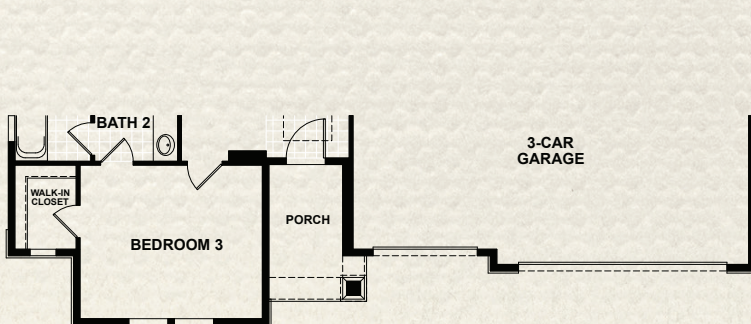

THE ORCHARD COLLECTION

NEEDHAM

2,588 AC Sq. Ft. | 3 Bedrooms | 2 Baths | Study
3-Car Garage

TRADITIONAL A

ARTS & CRAFTS B

LOW COUNTRY C

THE ORCHARD COLLECTION | NEEDHAM
 2,588 AC Sq. Ft. | 3 Bedrooms | 2 Baths | Study | 3-Car Garage

ELEVATION
TRADITIONAL

ELEVATION
ARTS & CRAFTS

ELEVATION
LOW COUNTRY

DREAM FINDERS HOMES
 ACTIVE ADULT LIFESTYLE

ReveriePalmCoast.com | 386.882.9448

Dream Finders Active Adult reserves the right to change elevations, specifications, materials and pricing without prior notice. Variations within the floorplans and elevations do exist. Square footage are approximate and will vary.