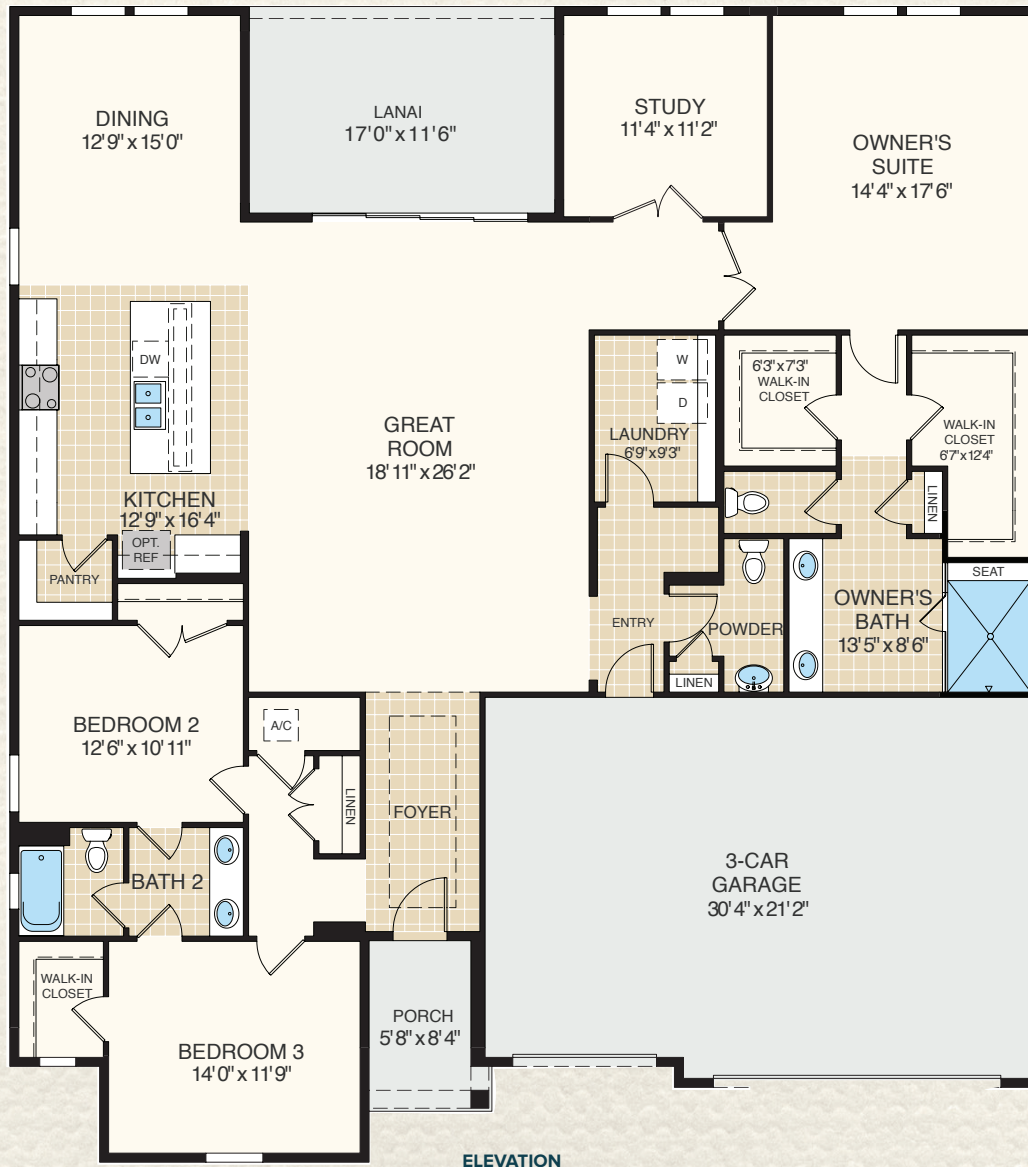

THE ORCHARD COLLECTION

NEEDHAM

2,588 AC Sq. Ft. | 3 Bedrooms | 2 Baths | Study
3-Car Garage

TRADITIONAL A

ARTS & CRAFTS B

LOW COUNTRY C

THE ORCHARD COLLECTION | NEEDHAM
 2,588 AC Sq. Ft. | 3 Bedrooms | 2 Baths | Study | 3-Car Garage

ELEVATION
TRADITIONAL

ELEVATION
ARTS & CRAFTS

ELEVATION
LOW COUNTRY

DREAM FINDERS HOMES
 ACTIVE ADULT LIFESTYLE

ReveriePalmCoast.com | 386.882.9448

Dream Finders Active Adult reserves the right to change elevations, specifications, materials and pricing without prior notice. Variations within the floorplans and elevations do exist. Square footage are approximate and will vary.