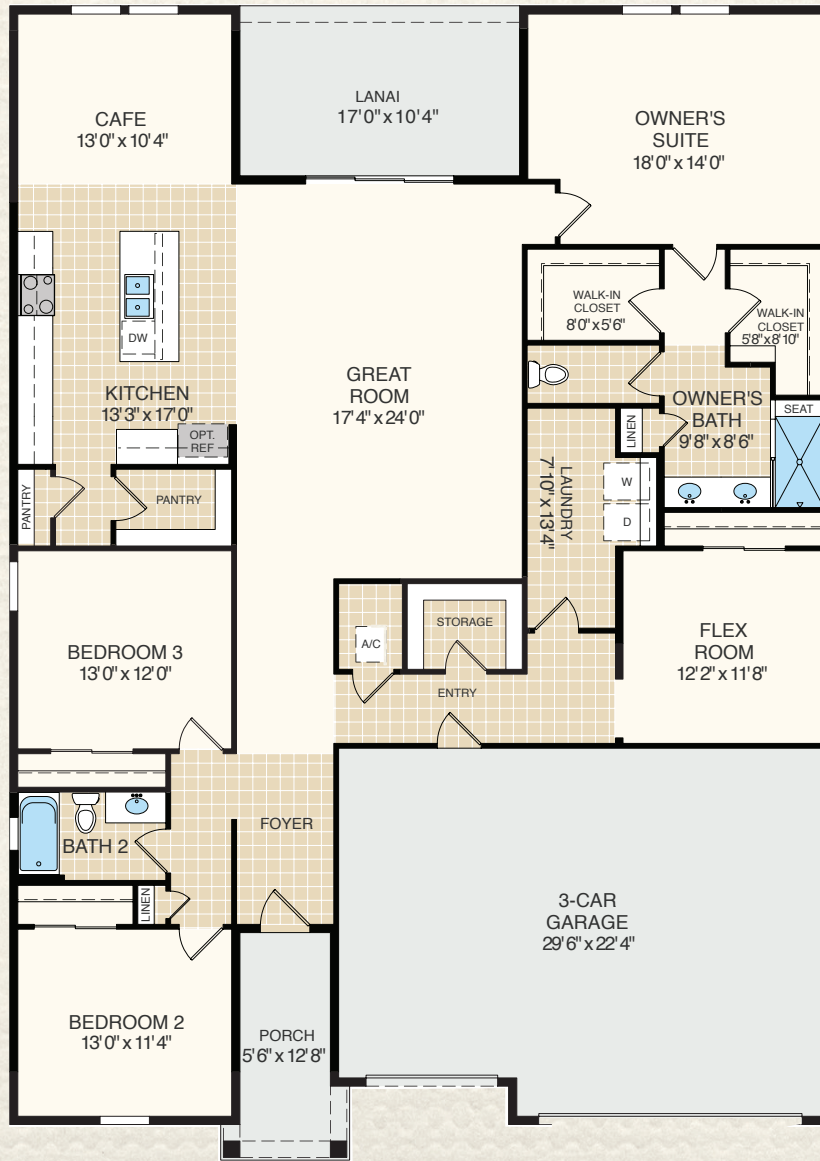

THE MEADOW COLLECTION

DELMAR

2,468 AC Sq. Ft. | 3 Bedrooms | 2 Baths | Flex/3rd Bedroom
3-Car Garage

THE MEADOW COLLECTION | DELMAR
 2,468 AC Sq. Ft. | 3 Bedrooms | 2 Baths | Flex/3rd Bedroom | 3-Car Garage

ELEVATION
TRADITIONAL

ELEVATION
ARTS & CRAFTS

ELEVATION
LOW COUNTRY

ReveriePalmCoast.com | 386.882.9448

Dream Finders Active Adult reserves the right to change elevations, specifications, materials and pricing without prior notice. Variations within the floorplans and elevations do exist. Square footage are approximate and will vary.