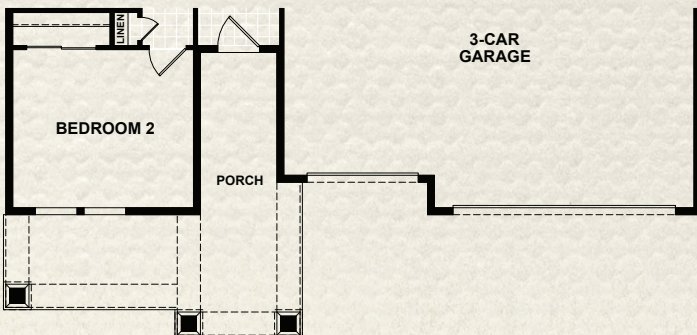

THE MEADOW COLLECTION

DELMAR

2,468 AC Sq. Ft. | 3 Bedrooms | 2 Baths | Flex/3rd Bedroom
3-Car Garage

THE MEADOW COLLECTION | DELMAR
 2,468 AC Sq. Ft. | 3 Bedrooms | 2 Baths | Flex/3rd Bedroom | 3-Car Garage

ELEVATION
TRADITIONAL

ELEVATION
ARTS & CRAFTS

ELEVATION
LOW COUNTRY

ReveriePalmCoast.com | 386.882.9448

Dream Finders Active Adult reserves the right to change elevations, specifications, materials and pricing without prior notice. Variations within the floorplans and elevations do exist. Square footage are approximate and will vary.