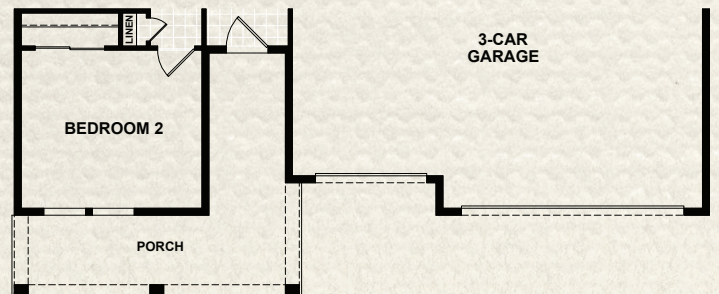

THE MEADOW COLLECTION

DELMAR

2,468 AC Sq. Ft. | 3 Bedrooms | 2 Baths | Flex/3rd Bedroom
3-Car Garage

THE MEADOW COLLECTION | DELMAR
 2,468 AC Sq. Ft. | 3 Bedrooms | 2 Baths | Flex/3rd Bedroom | 3-Car Garage

ELEVATION
TRADITIONAL

ELEVATION
ARTS & CRAFTS

ELEVATION
LOW COUNTRY

ReveriePalmCoast.com | 386.882.9448

Dream Finders Active Adult reserves the right to change elevations, specifications, materials and pricing without prior notice. Variations within the floorplans and elevations do exist. Square footage are approximate and will vary.