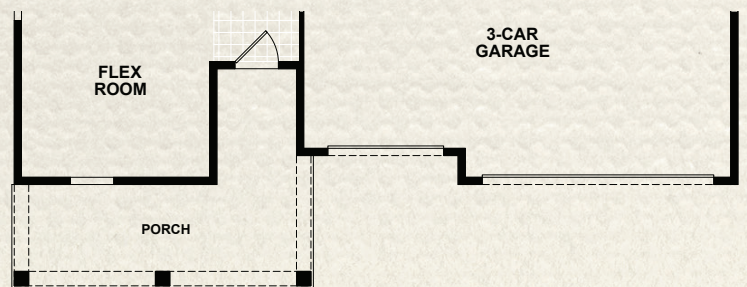

THE MEADOW COLLECTION

DEBARY

2,369 AC Sq. Ft. | 2 Bedrooms | 2 Baths | Flex/3rd Bedroom
3-Car Garage

THE MEADOW COLLECTION | DEBARY
 2,369 AC Sq. Ft. | 2 Bedrooms | 2 Baths | Flex/3rd Bedroom | 3-Car Garage

ELEVATION
TRADITIONAL

ELEVATION
ARTS & CRAFTS

ELEVATION
LOW COUNTRY

ReveriePalmCoast.com | 386.882.9448

Dream Finders Active Adult reserves the right to change elevations, specifications, materials and pricing without prior notice. Variations within the floorplans and elevations do exist. Square footage are approximate and will vary.