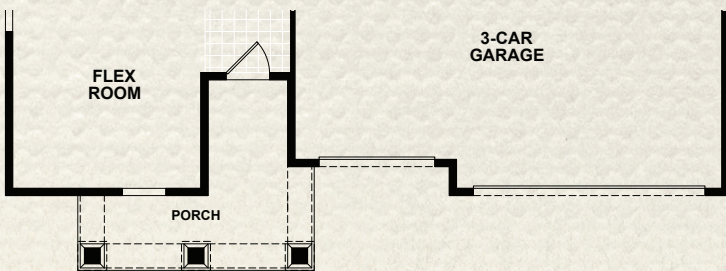

THE MEADOW COLLECTION

DEBARY

2,369 AC Sq. Ft. | 2 Bedrooms | 2 Baths | Flex/3rd Bedroom
3-Car Garage

THE MEADOW COLLECTION | DEBARY
 2,369 AC Sq. Ft. | 2 Bedrooms | 2 Baths | Flex/3rd Bedroom | 3-Car Garage

ELEVATION
TRADITIONAL

ELEVATION
ARTS & CRAFTS

ELEVATION
LOW COUNTRY

ReveriePalmCoast.com | 386.882.9448

Dream Finders Active Adult reserves the right to change elevations, specifications, materials and pricing without prior notice. Variations within the floorplans and elevations do exist. Square footage are approximate and will vary.