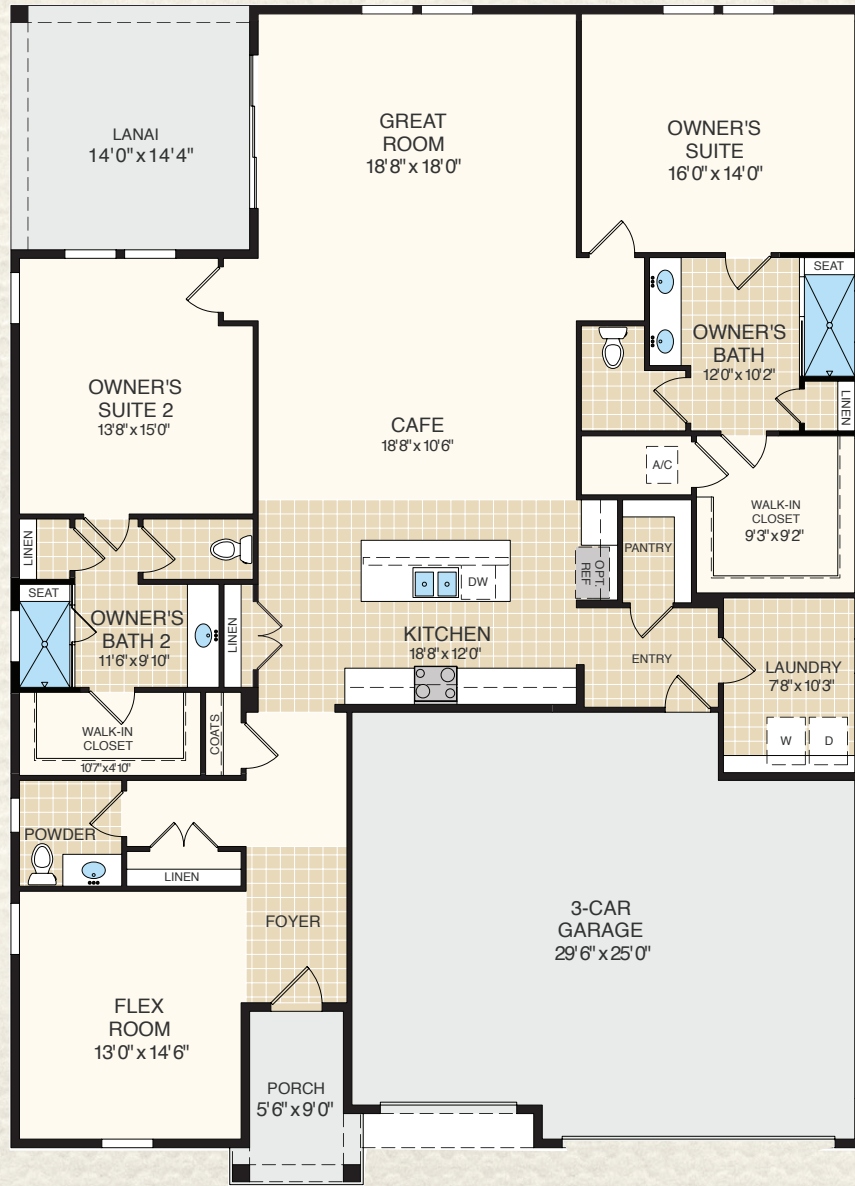

THE MEADOW COLLECTION

DEBARY

2,369 AC Sq. Ft. | 2 Bedrooms | 2 Baths | Flex/3rd Bedroom
3-Car Garage

THE MEADOW COLLECTION | DEBARY
 2,369 AC Sq. Ft. | 2 Bedrooms | 2 Baths | Flex/3rd Bedroom | 3-Car Garage

ELEVATION
TRADITIONAL

ELEVATION
ARTS & CRAFTS

ELEVATION
LOW COUNTRY

ReveriePalmCoast.com | 386.882.9448

Dream Finders Active Adult reserves the right to change elevations, specifications, materials and pricing without prior notice. Variations within the floorplans and elevations do exist. Square footage are approximate and will vary.