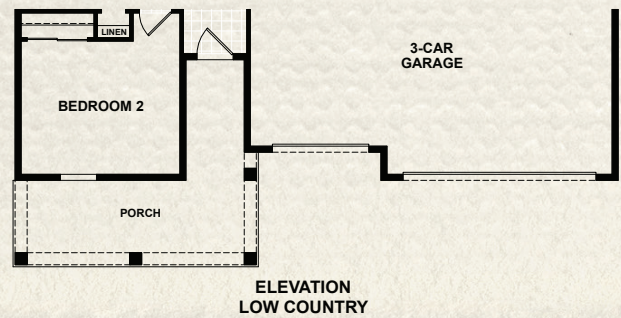

THE MEADOW COLLECTION

COOPER- BONUS

3,129 AC Sq. Ft. | 2 Bedrooms | 2 Baths | Flex/3rd Bedroom
3-Car Garage

THE MEADOW COLLECTION | COOPER- BONUS
 3,129 AC Sq. Ft. | 2 Bedrooms | 2 Baths | Flex/3rd Bedroom | 3-Car Garage