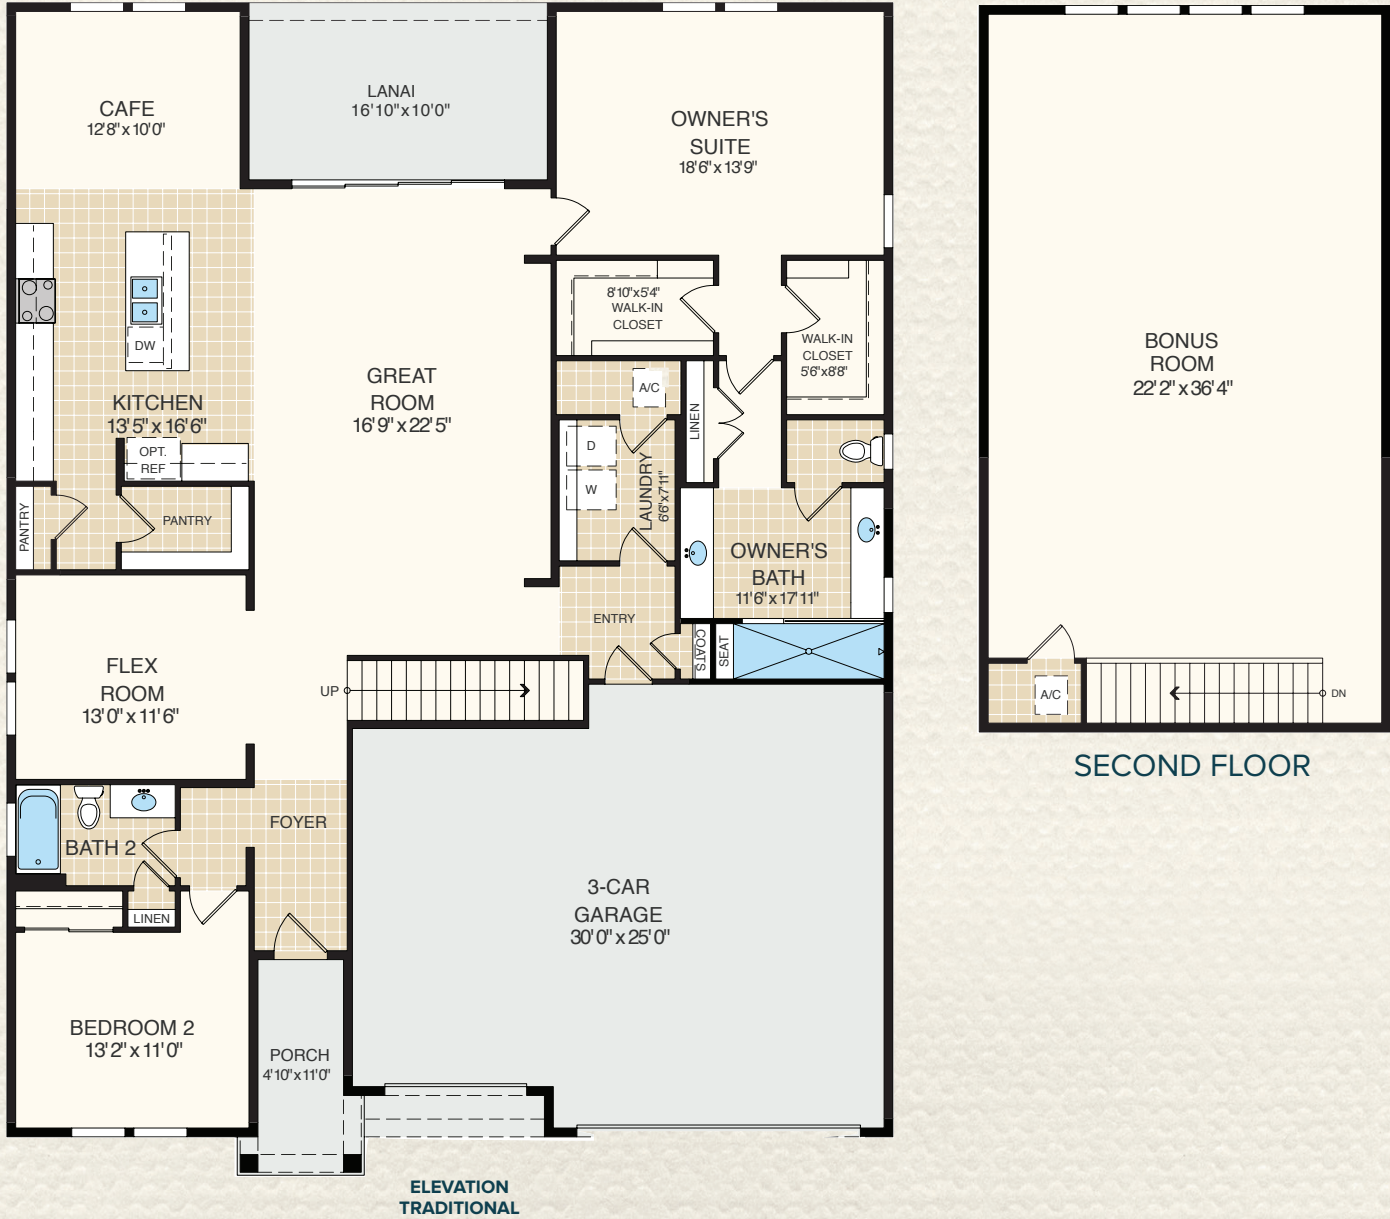

THE MEADOW COLLECTION

COOPER- BONUS

3,129 AC Sq. Ft. | 2 Bedrooms | 2 Baths | Flex/3rd Bedroom
3-Car Garage

THE MEADOW COLLECTION | COOPER- BONUS
 3,129 AC Sq. Ft. | 2 Bedrooms | 2 Baths | Flex/3rd Bedroom | 3-Car Garage