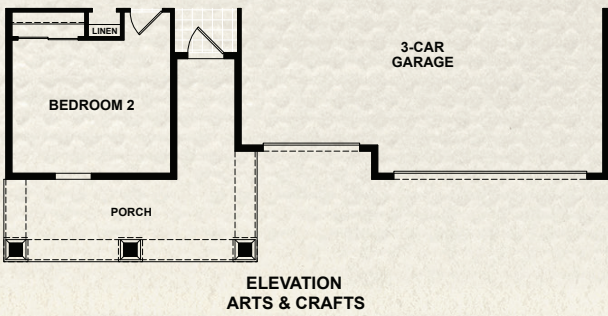

THE MEADOW COLLECTION

COOPER- BONUS

3,129 AC Sq. Ft. | 2 Bedrooms | 2 Baths | Flex/3rd Bedroom
3-Car Garage

THE MEADOW COLLECTION | COOPER- BONUS
 3,129 AC Sq. Ft. | 2 Bedrooms | 2 Baths | Flex/3rd Bedroom | 3-Car Garage