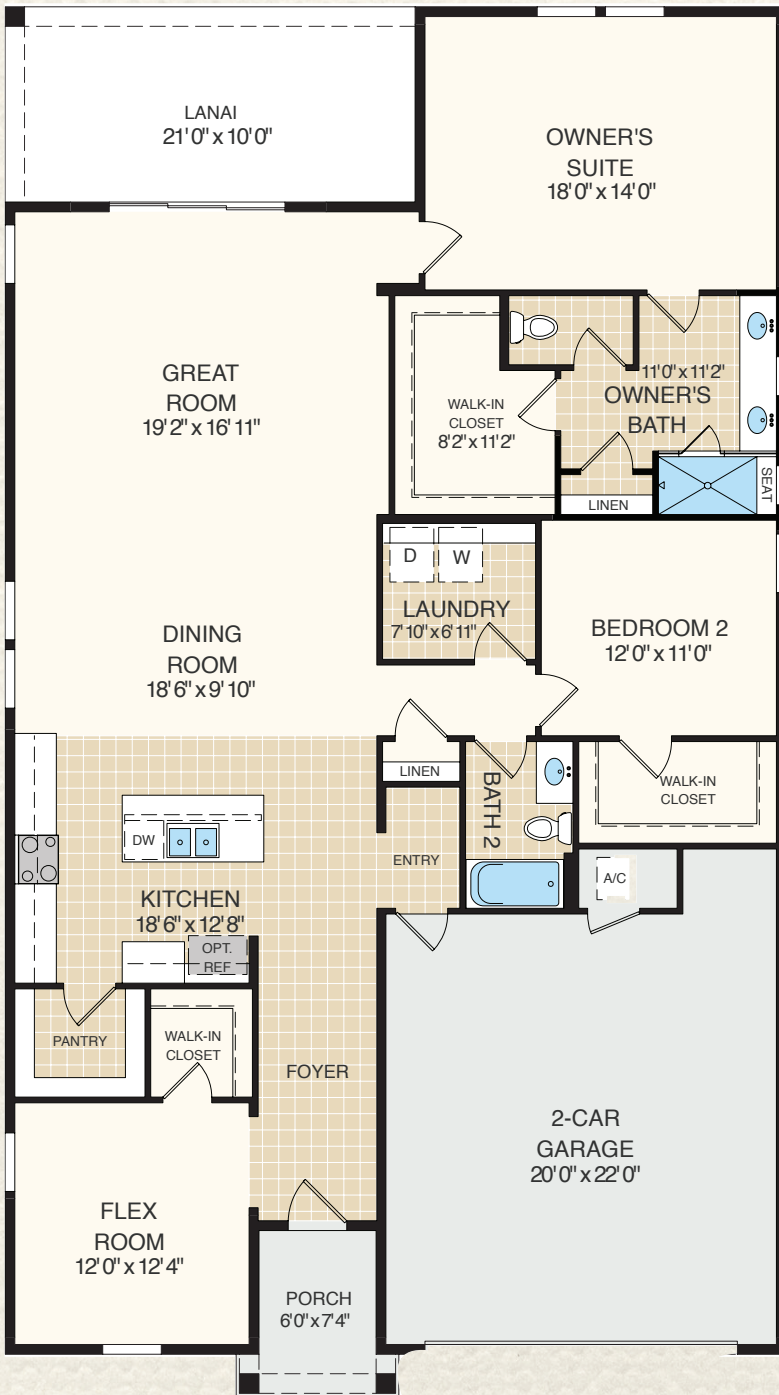

THE GROVE COLLECTION

CHARLOTTE

2,029 AC Sq. Ft. | 2 Bedrooms | 2 Baths | Flex/3rd Bedroom
2-Car Garage

THE GROVE COLLECTION | CHARLOTTE
 2,029 AC Sq. Ft. | 2 Bedrooms | 2 Baths | Flex/3rd Bedroom | 2-Car Garage

**ELEVATION
 TRADITIONAL**

**ELEVATION
 ARTS & CRAFTS**

**ELEVATION
 LOW COUNTRY**

DREAM FINDERS HOMES
 ACTIVE ADULT LIFESTYLE

ReveriePalmCoast.com | 386.882.9448

Dream Finders Active Adult reserves the right to change elevations, specifications, materials and pricing without prior notice. Variations within the floorplans and elevations do exist. Square footage are approximate and will vary.