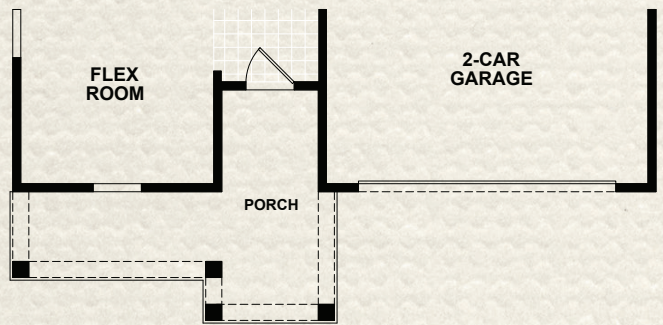

**ELEVATION
LOW COUNTRY**

DREAM FINDERS HOMES
ACTIVE ADULT LIFESTYLE

ReveriePalmCoast.com | 386.882.9448

Dream Finders Active Adult reserves the right to change elevations, specifications, materials and pricing without prior notice. Variations within the floorplans and elevations do exist. Square footage are approximate and will vary.