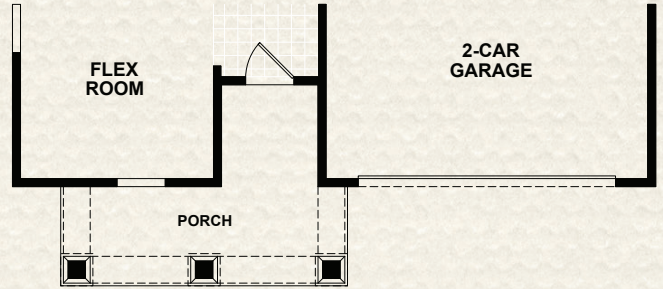

**ELEVATION
ARTS & CRAFTS**