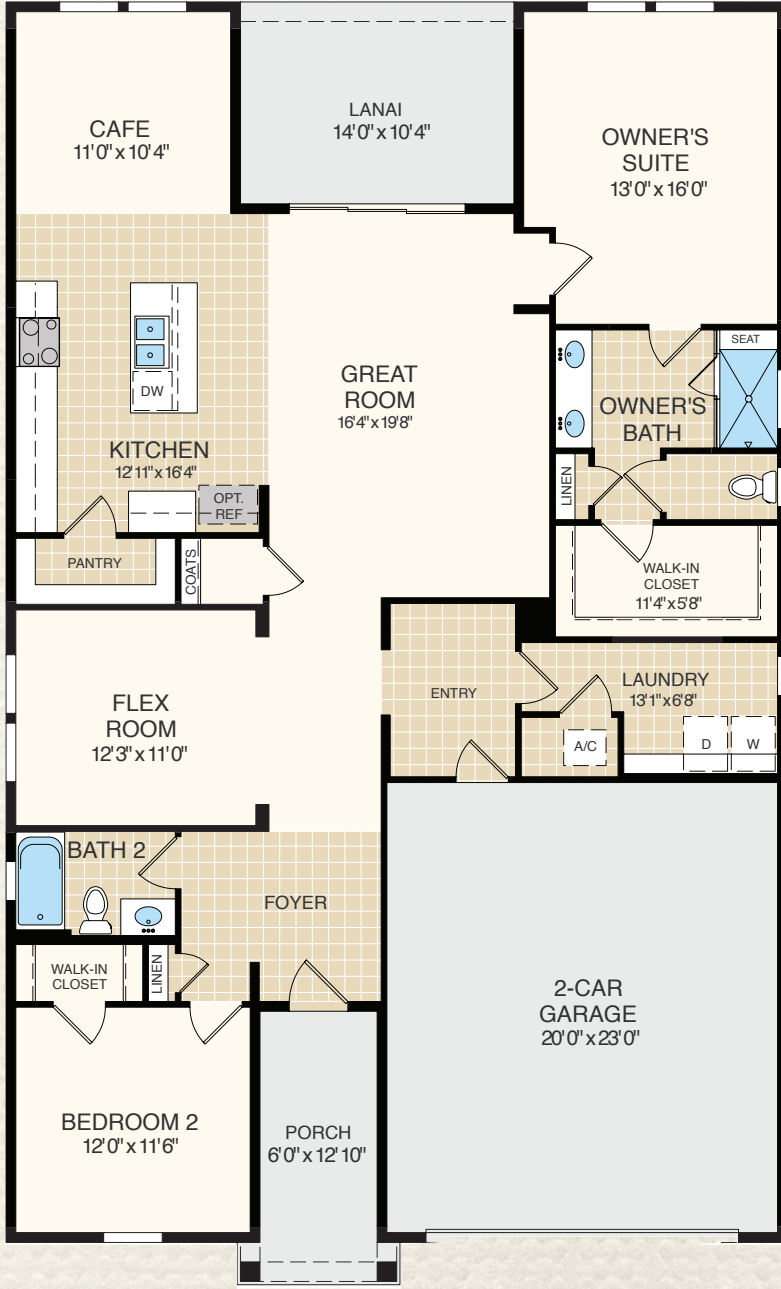

THE GROVE COLLECTION

# CASPER

1,836 AC Sq. Ft. | 2 Bedrooms | 2 Baths | Flex/3rd Bedroom  
2-Car Garage

THE GROVE COLLECTION | CASPER  
 1,836 AC Sq. Ft. | 2 Bedrooms | 2 Baths | Flex/3rd Bedroom | 2-Car Garage

ELEVATION  
TRADITIONAL