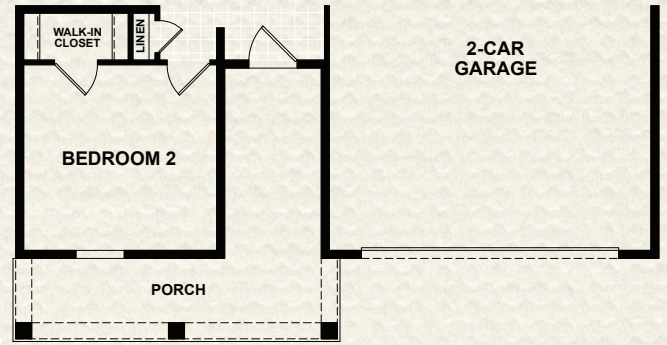

# CASPER

1,836 AC Sq. Ft. | 2 Bedrooms | 2 Baths | Flex/3rd Bedroom  
2-Car Garage

THE GROVE COLLECTION | CASPER  
 1,836 AC Sq. Ft. | 2 Bedrooms | 2 Baths | Flex/3rd Bedroom | 2-Car Garage

ELEVATION  
TRADITIONAL