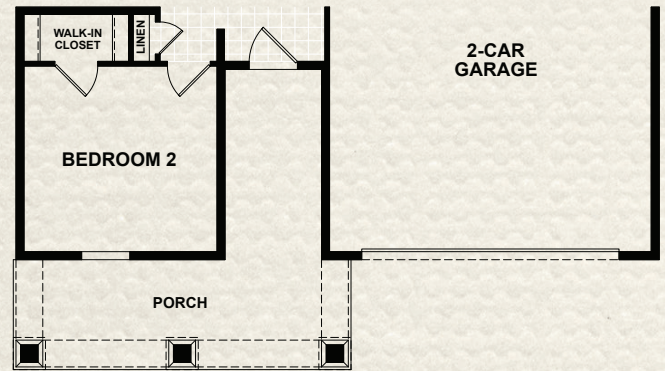

ELEVATION
ARTS & CRAFTS

DREAM FINDERS HOMES
ACTIVE ADULT LIFESTYLE

ReveriePalmCoast.com | 386.882.9448

Dream Finders Active Adult reserves the right to change elevations, specifications, materials and pricing without prior notice. Variations within the floorplans and elevations do exist. Square footage are approximate and will vary.