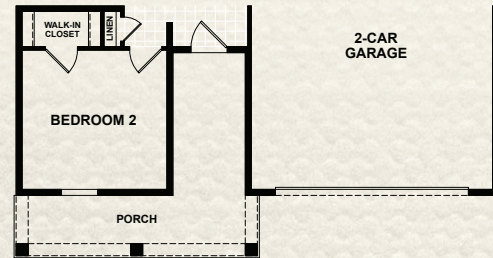

THE GROVE COLLECTION

CASPER – BONUS

2,433 AC Sq. Ft. | 2 Bedrooms | 2 Baths | Flex/3rd Bedroom
2-Car Garage

THE GROVE COLLECTION | CASPER BONUS
 2,433 AC Sq. Ft. | 2 Bedrooms | 2 Baths | Flex/3rd Bedroom | 2-Car Garage

ELEVATION
TRADITIONAL

SECOND FLOOR

ELEVATION
LOW COUNTRY

ELEVATION
ARTS & CRAFTS

ReveriePalmCoast.com | 386.882.9448

Dream Finders Active Adult reserves the right to change elevations, specifications, materials and pricing without prior notice. Variations within the floorplans and elevations do exist. Square footage are approximate and will vary.