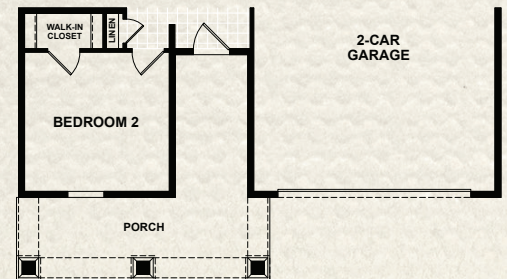

THE GROVE COLLECTION

CASPER – BONUS

2,433 AC Sq. Ft. | 2 Bedrooms | 2 Baths | Flex/3rd Bedroom
2-Car Garage

THE GROVE COLLECTION | CASPER BONUS
 2,433 AC Sq. Ft. | 2 Bedrooms | 2 Baths | Flex/3rd Bedroom | 2-Car Garage

ELEVATION
TRADITIONAL

SECOND FLOOR

ELEVATION
LOW COUNTRY

ELEVATION
ARTS & CRAFTS

ReveriePalmCoast.com | 386.882.9448

Dream Finders Active Adult reserves the right to change elevations, specifications, materials and pricing without prior notice. Variations within the floorplans and elevations do exist. Square footage are approximate and will vary.