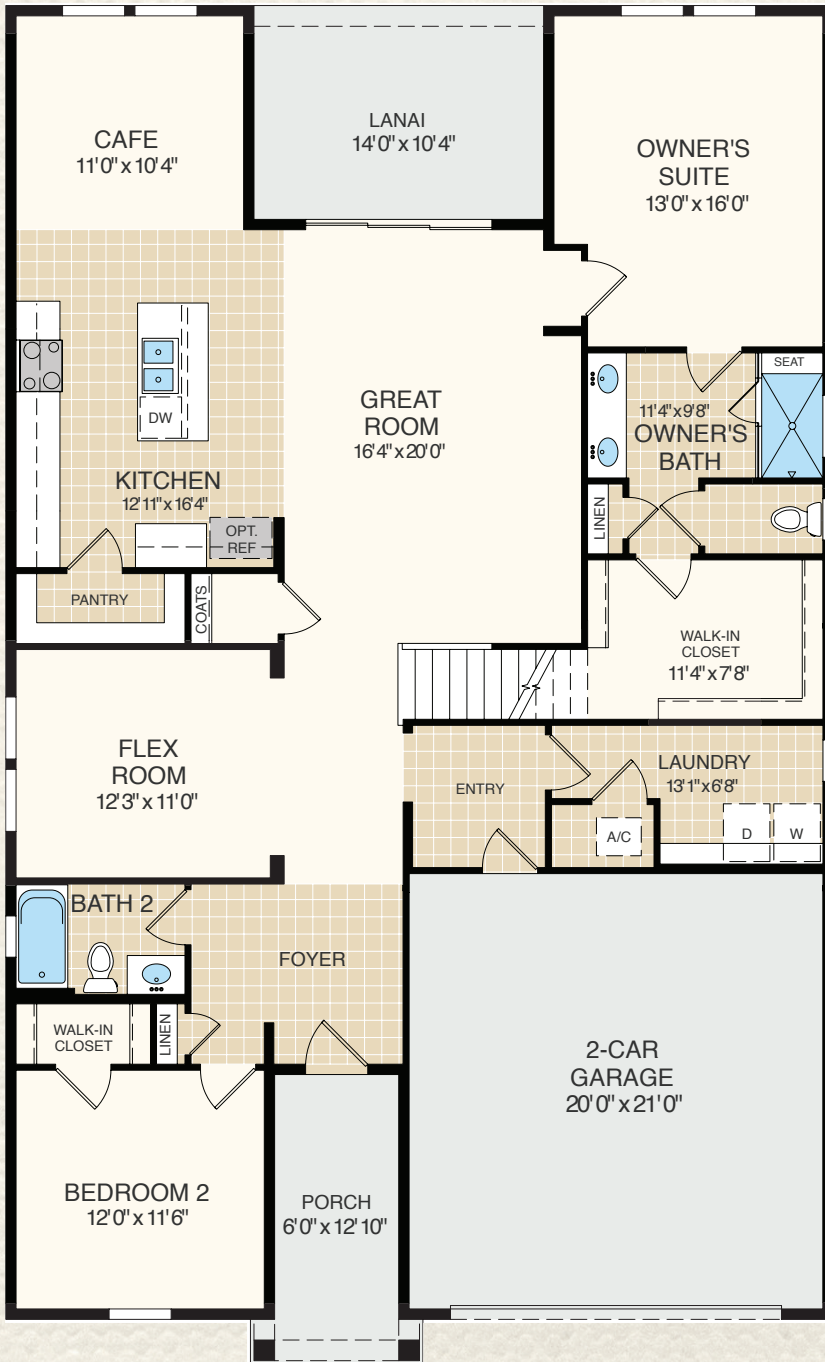

THE GROVE COLLECTION

CASPER – BONUS

2,433 AC Sq. Ft. | 2 Bedrooms | 2 Baths | Flex/3rd Bedroom
2-Car Garage

THE GROVE COLLECTION | CASPER BONUS
 2,433 AC Sq. Ft. | 2 Bedrooms | 2 Baths | Flex/3rd Bedroom | 2-Car Garage

ELEVATION
TRADITIONAL

SECOND FLOOR

ELEVATION
LOW COUNTRY

ELEVATION
ARTS & CRAFTS

ReveriePalmCoast.com | 386.882.9448

Dream Finders Active Adult reserves the right to change elevations, specifications, materials and pricing without prior notice. Variations within the floorplans and elevations do exist. Square footage are approximate and will vary.