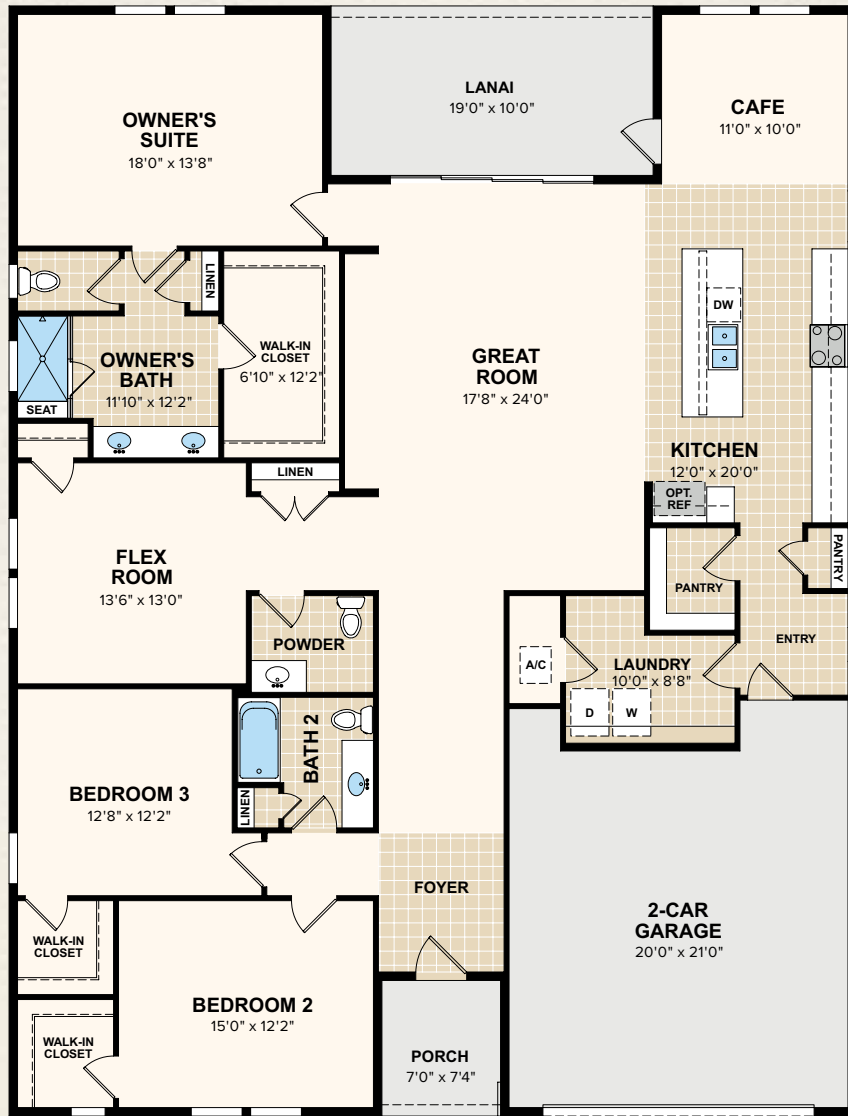

THE GROVE COLLECTION

MOORE

2,555 AC Sq. Ft. | 3 Bedrooms | 2 Baths
Flex/3rd Bedroom | 2-Car Garage

THE GROVE COLLECTION | MOORE

2,555 AC Sq. Ft. | 3 Bedrooms | 2 Baths | Flex/3rd Bedroom | 2-Car Garage

NOW OPEN • US 1, 1 MILE NORTH OF PALM COAST PARKWAY