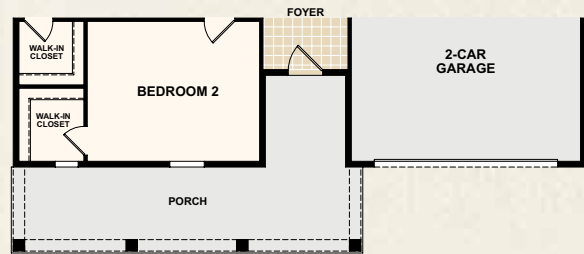

THE GROVE COLLECTION

MOORE

2,555 AC Sq. Ft. | 3 Bedrooms | 2 Baths
Flex/3rd Bedroom | 2-Car Garage

THE GROVE COLLECTION | MOORE

2,555 AC Sq. Ft. | 3 Bedrooms | 2 Baths | Flex/3rd Bedroom | 2-Car Garage

NOW OPEN • US 1, 1 MILE NORTH OF PALM COAST PARKWAY