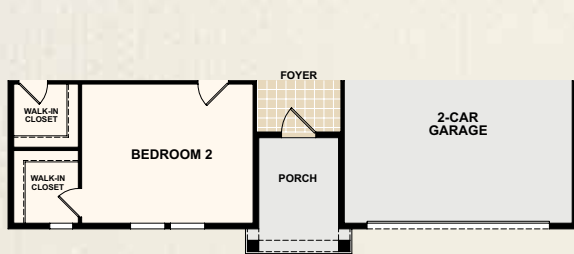

THE GROVE COLLECTION

MOORE

2,555 AC Sq. Ft. | 3 Bedrooms | 2 Baths
Flex/3rd Bedroom | 2-Car Garage

THE GROVE COLLECTION | MOORE

2,555 AC Sq. Ft. | 3 Bedrooms | 2 Baths | Flex/3rd Bedroom | 2-Car Garage

NOW OPEN • US 1, 1 MILE NORTH OF PALM COAST PARKWAY