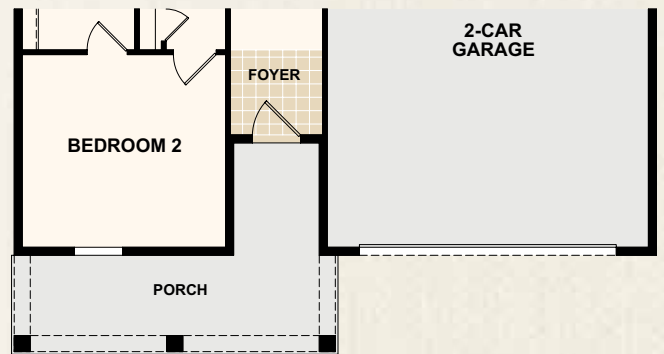

THE GROVE COLLECTION

ALEXANDER

1,693 AC Sq. Ft. | 2 Bedrooms | 2 Baths | 2-Car Garage

THE GROVE COLLECTION | ALEXANDER

1,693 AC Sq. Ft. | 2 Bedrooms | 2 Baths | 2-Car Garage

**ELEVATION
ARTS & CRAFTS**

**ELEVATION
LOW COUNTRY**