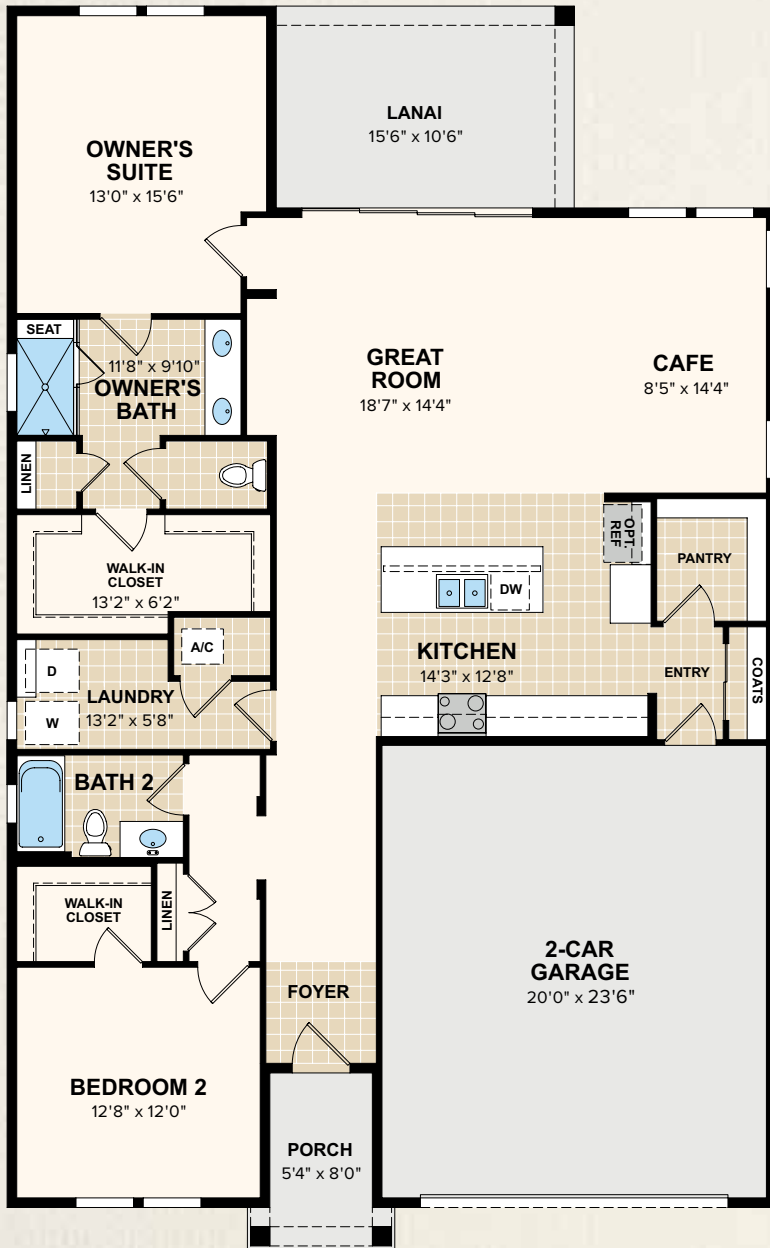

THE GROVE COLLECTION

ALEXANDER

1,693 AC Sq. Ft. | 2 Bedrooms | 2 Baths | 2-Car Garage

THE GROVE COLLECTION | ALEXANDER

1,693 AC Sq. Ft. | 2 Bedrooms | 2 Baths | 2-Car Garage

**ELEVATION
ARTS & CRAFTS**

**ELEVATION
LOW COUNTRY**