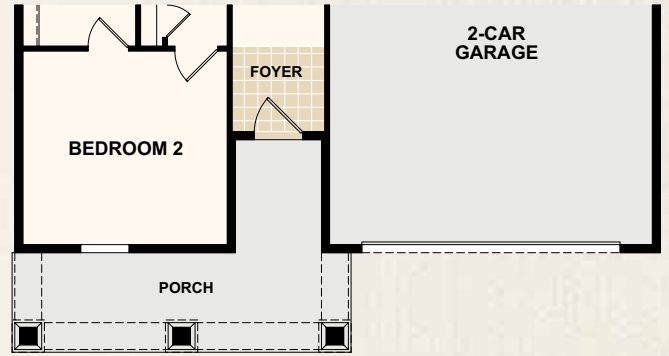

THE GROVE COLLECTION

ALEXANDER

1,693 AC Sq. Ft. | 2 Bedrooms | 2 Baths | 2-Car Garage

THE GROVE COLLECTION | ALEXANDER

1,693 AC Sq. Ft. | 2 Bedrooms | 2 Baths | 2-Car Garage

**ELEVATION
ARTS & CRAFTS**

**ELEVATION
LOW COUNTRY**